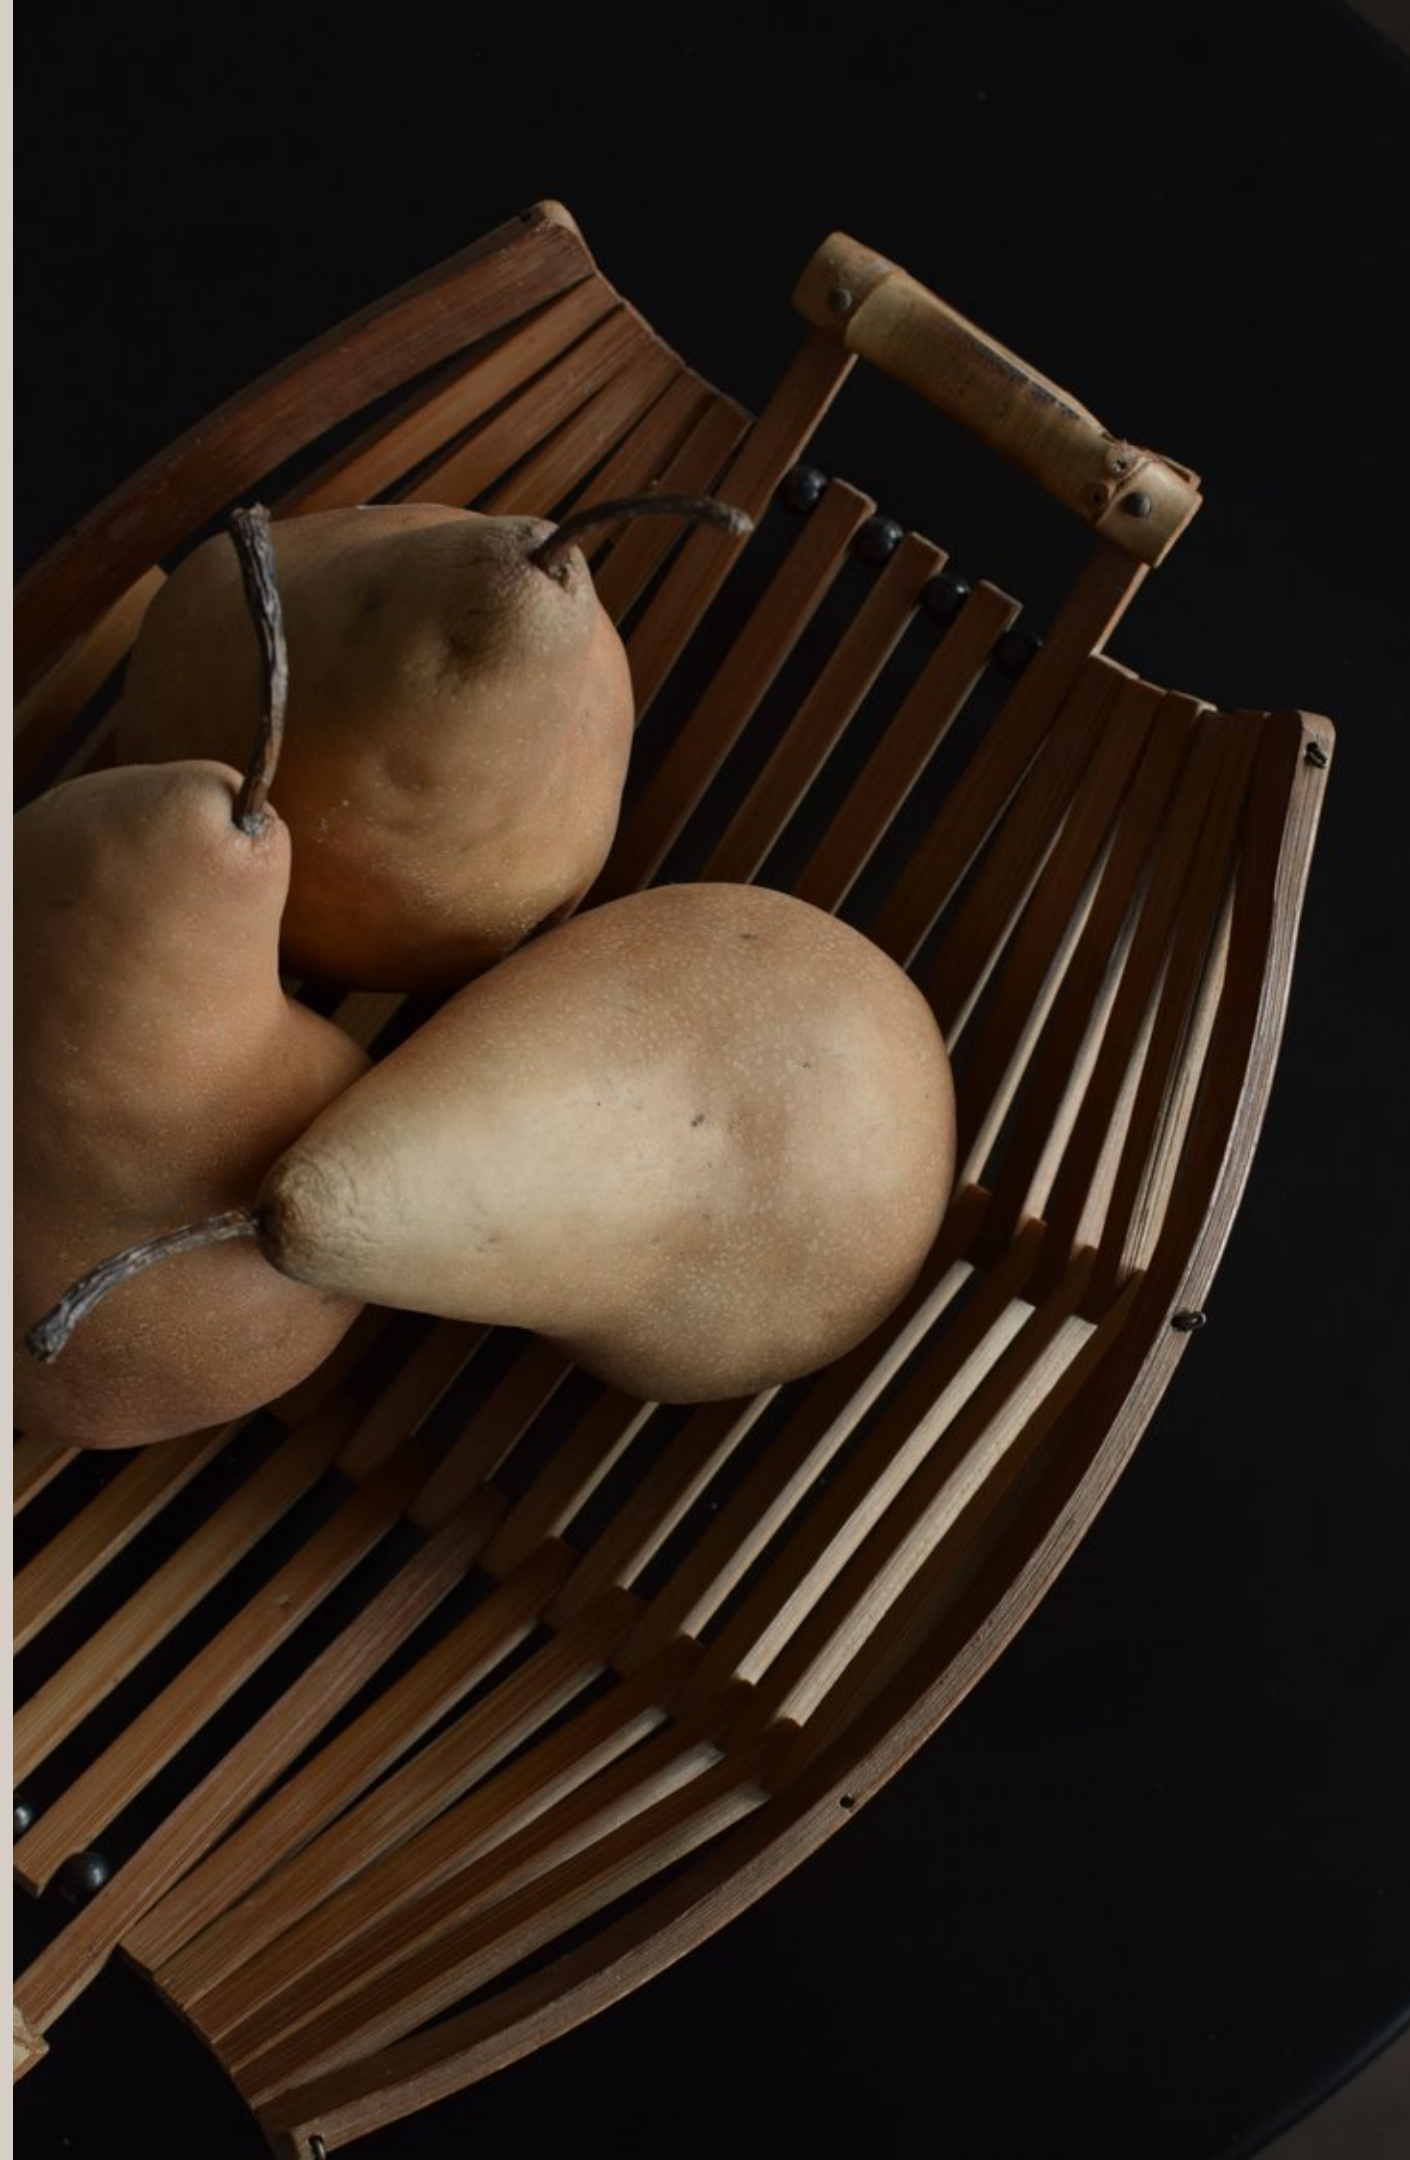

PRODUCT PHOTOGRAPHY