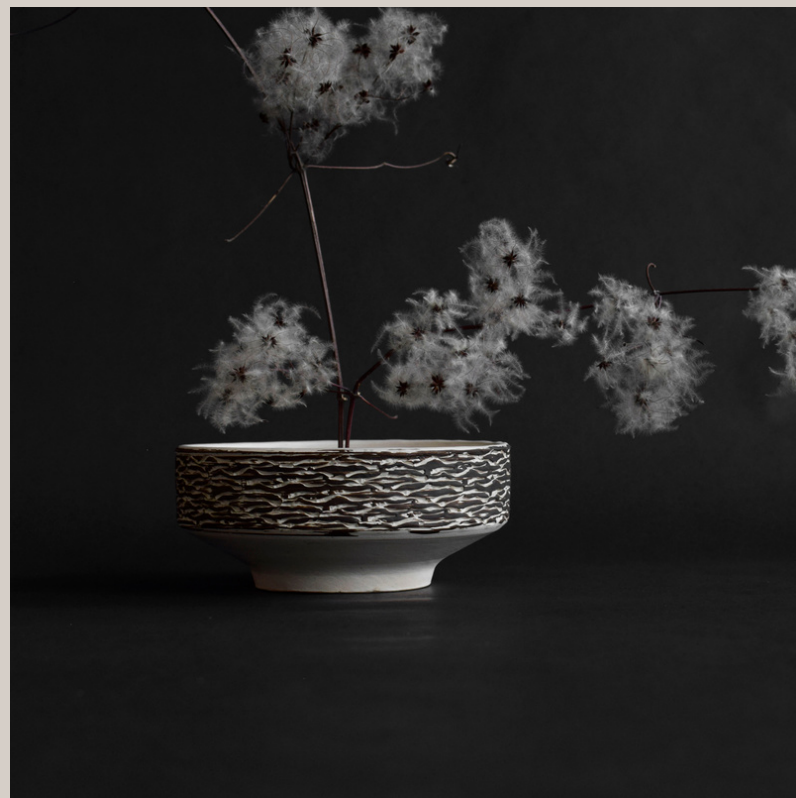

E-COMMERCE

PRODUCT PHOTOGRAPHY